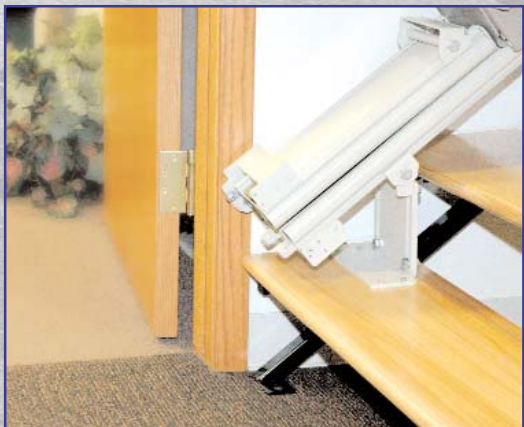

BRUNO

*Battery-Powered
Stairlifts*

'Flip-up' rail option

*Coming soon:
the Electra-Ride™ LT will be
available with an optional
'Flip-up' rail!*

If there's a door, obstacle or hallway at the end of your stairlift rail, simply flip-up the bottom section of the rail for easy access and added safety.

B R E A K I N G   T H E   B A R R I E R S

More Solutions.
More Mobility.

(800) 882-8183 ♦ 262-567-4990 ♦ www.brunostairlifts.com